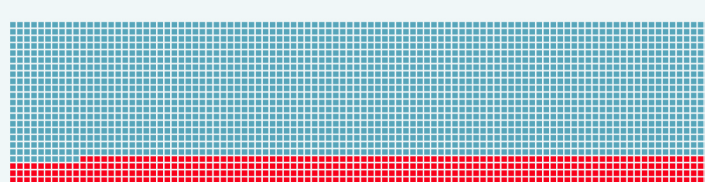

# DE-CIX 2020 IN NUMBERS

**2100+**  
connected networks

**11%**  
increase

**70.6Tbit**  
total capacity

**25%**  
increase

**32Exabytes**  
total traffic volume

that's 32,000,000 Terabytes or a video call lasting almost 8 million YEARS

**2400**  
ports in use

490+ of them active  
100 GE ports

**27**  
Internet Exchanges

**6**  
new: Athens, Barcelona, Chicago, Richmond, Ruhr region, Singapore

**100+**  
partners

**3**  
top resellers: GlobeNet, RETN, Turk Telecom International

## IN FRANKFURT

**1020**  
connected networks

**52Tbit**  
connected capacity

**10.3Tbit/s**  
peak traffic

**2500x**  
more data since 2000

2020