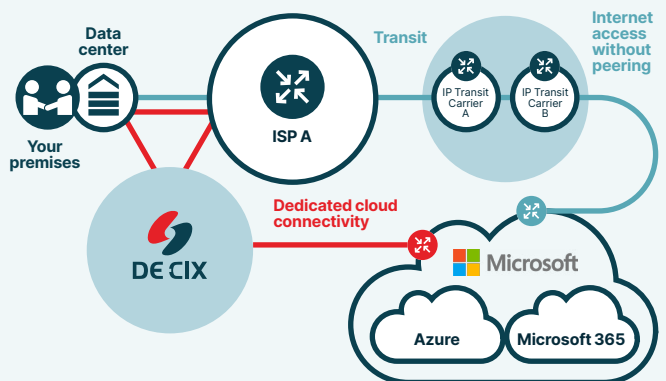

Benefits of the Microsoft Azure Peering Service via DE-CIX

The Microsoft Azure Peering Service via DE-CIX provides highly reliable and optimized Internet connectivity to Microsoft's services (all Microsoft Azure prefixes):

- High-performance connectivity to Microsoft.
- An optimum network connection to the nearest edge PoP of the Microsoft network.
- Reduced performance issues and therefore happier end users.
- Geo-redundancy – DE-CIX interconnects redundantly to multiple Microsoft routers.
- A guaranteed DDoS-free connection even for the smallest bandwidths.
- Binding SLAs and supported by Microsoft.

Additionally, you can take advantage of Microsoft's Internet latency telemetry and route monitoring, getting alerts for

hijacks, leaks, and any Border Gateway Protocol (BGP) misconfigurations.

All you need is an ASN

No minimum bandwidth is required to benefit from the Microsoft Azure Peering Service via DE-CIX, but you do need a public ASN (Autonomous System Number) to participate. DE-CIX offers a rich ecosystem of partners that can help you with the connection and provisioning of the service.

Microsoft Azure Peering Service – the fastest connection to Microsoft

How enterprises benefit from direct access to Microsoft

Download our white paper to find out more about the Microsoft Azure Peering Service and to find out how your enterprise can benefit from a direct, secure path to the Microsoft Azure cloud services, including Microsoft 365.

[DOWNLOAD NOW →](#)